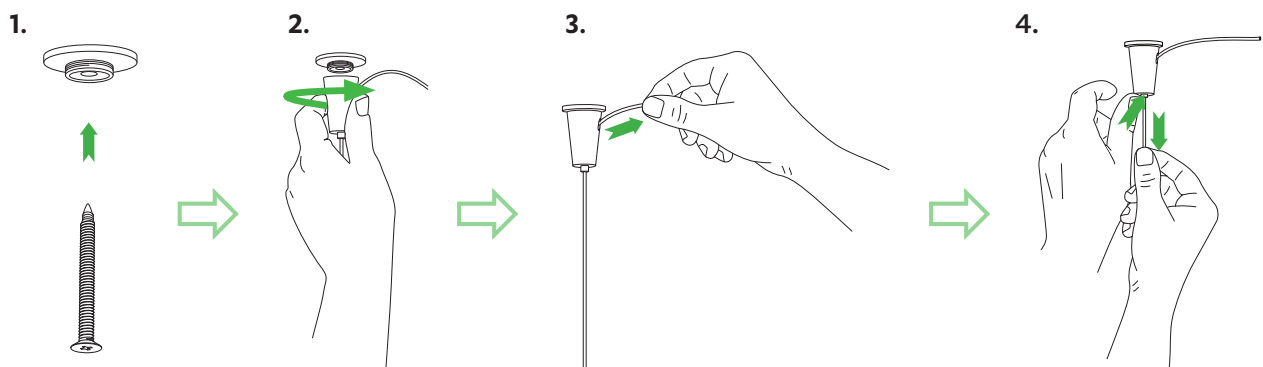

Cord Lengths

a.	410mm (16")
c.	660mm (26")
e.	910mm (36")
g.	1160mm (46")

Lengths are from Cascade to the top of Corals. Please take into consideration the size of the light when measuring appropriate heights.

Supplied Cord Length

2	2000mm (79")
2	3000mm (118")

Grippler Installation

Floral Cluster

*Junction box not included

Cascade key

Cord Lengths

a.	410mm (16")
c.	660mm (26")
e.	910mm (36")
g.	1160mm (46")