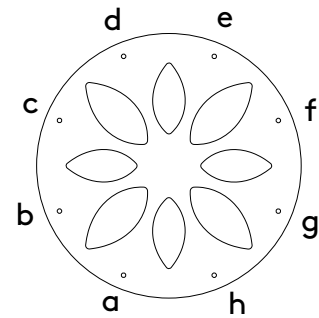

Lengths are from Cascade to the top of Kouras. Please take into consideration the size of the light when measuring appropriate heights.

Supplied Cord Length

1	2000mm (79")
3	3000mm (118")

Grippler Installation

Kina Cluster

*Junction box not included

Cascade key

Cord Lengths

a.	380mm (15")
c.	630mm (25")
e.	880mm (37")
g.	1130mm (44")

Lengths are from Cascade to the top of Kinas. Please take into consideration the size of the light when measuring appropriate heights.