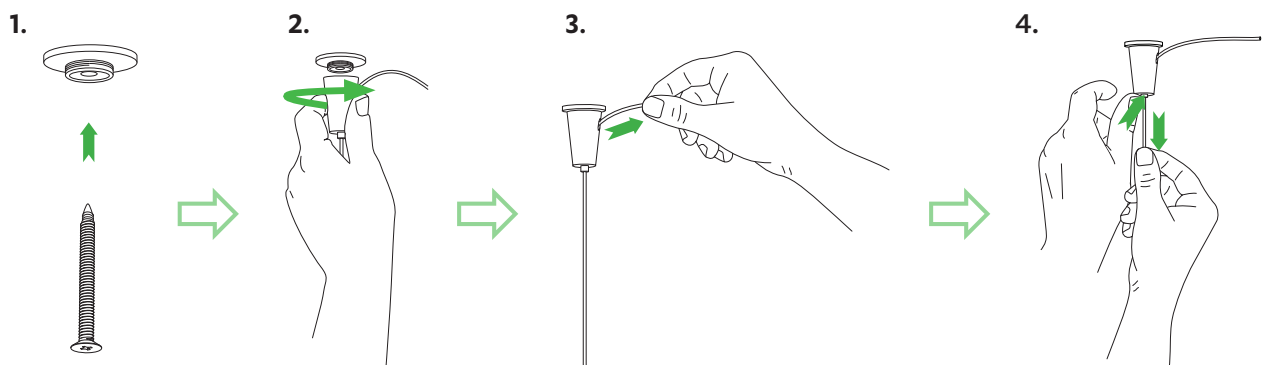

Grippler Installation