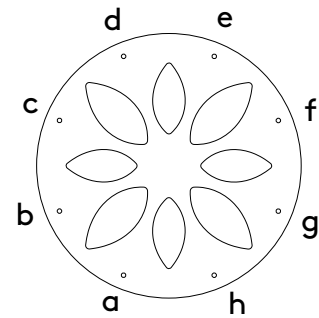

Hinaki Cluster

*Junction box not included

Cascade key

Cord Lengths

a.	830mm (33")
c.	410mm (16")
e.	830mm (33")
g.	1250mm (49")

Lengths are from Cascade to the top of Hinakis. Please take into consideration the size of the light when measuring appropriate heights.

Supplied Cord Length

1	2000mm (79")
3	3000mm (118")

Grippler Installation

Koura Cluster

*Junction box not included

Cascade key

Cord Lengths

a.	830mm (33")
c.	410mm (16")
e.	830mm (33")
g.	1250mm (49")