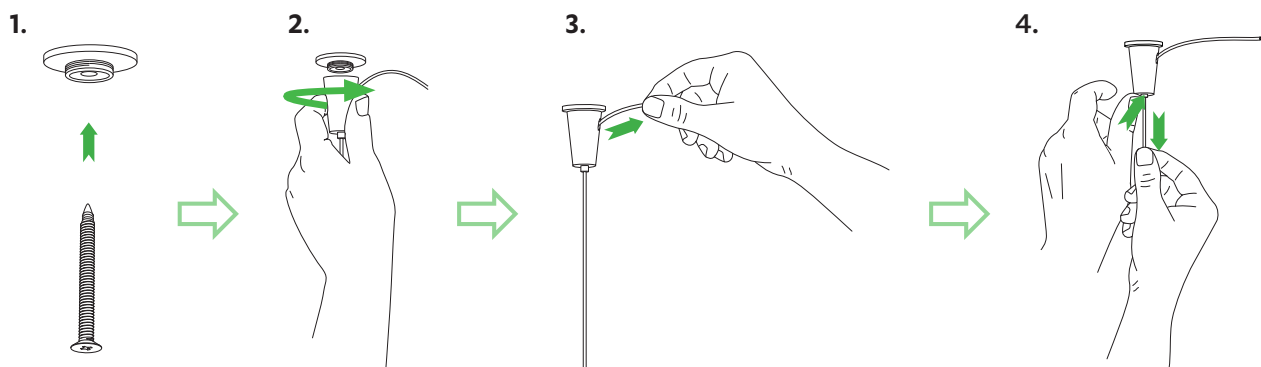

Grippler Installation