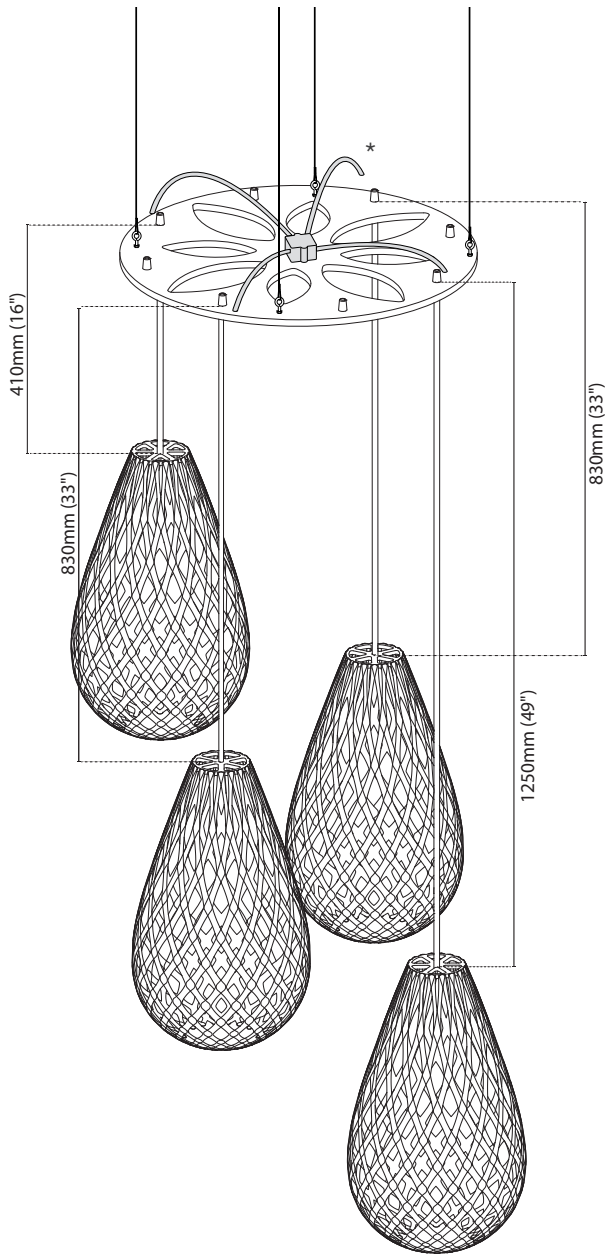

Cord Lengths

a.	410mm (16")
c.	660mm (26")
e.	910mm (36")
g.	1160mm (46")

Lengths are from Cascade to the top of Corals. Please take into consideration the size of the light when measuring appropriate heights.

Lengths are from Cascade to the top of Florals. Please take into consideration the size of the light when measuring appropriate heights.

Supplied Cord Length

2	2000mm (79")
2	3000mm (118")

Grippler Installation

Hinaki Cluster

*Junction box not included

Cascade key

Cord Lengths

a.	830mm (33")
c.	410mm (16")
e.	830mm (33")
g.	1250mm (49")

Lengths are from Cascade to the top of Hinakis. Please take into consideration the size of the light when measuring appropriate heights.

Supplied Cord Length

1	2000mm (79")
3	3000mm (118")

Grippler Installation

Koura Cluster

*Junction box not included

Cascade key

Cord Lengths

a.	830mm (33")
c.	410mm (16")
e.	830mm (33")
g.	1250mm (49")