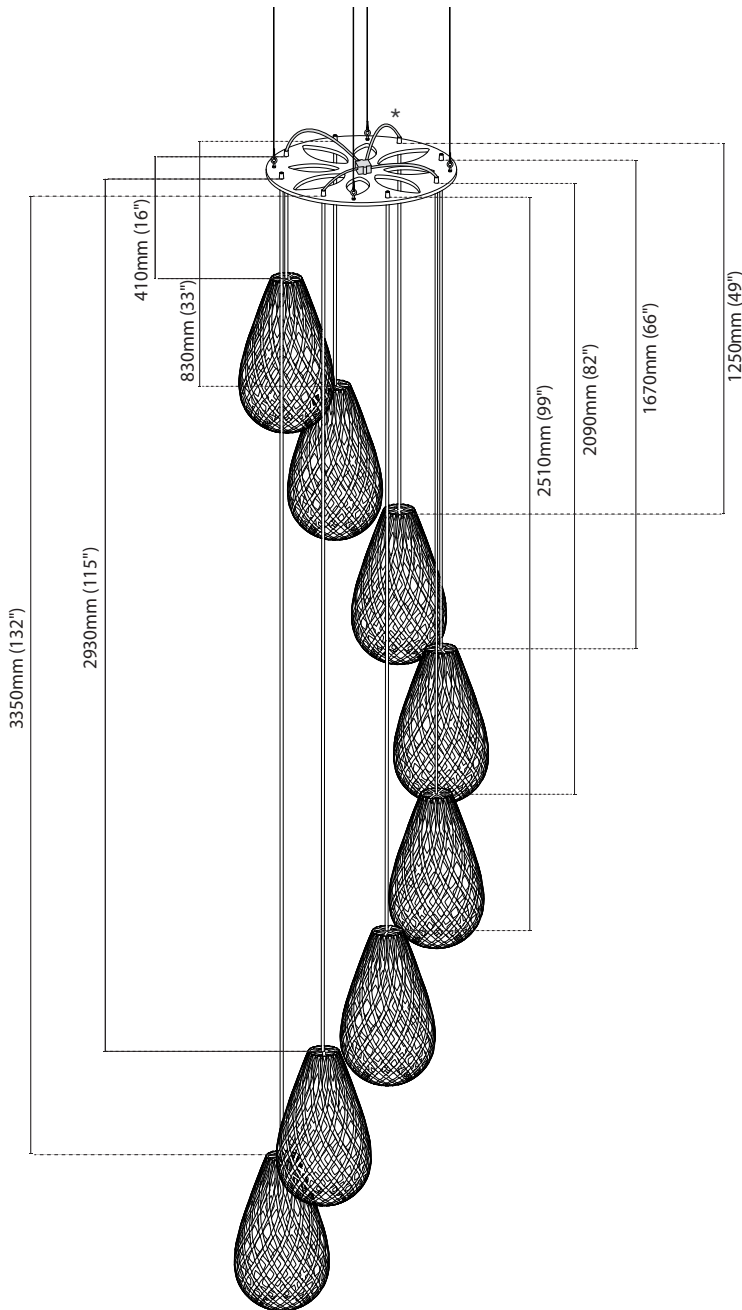

Cascade Top

- The Cascade system is designed to provide an easy hanging system for our current range of lights. The smaller sizes of Coral, Floral, Kina, Kōura and Hīnaki have been carefully grouped to maximize the effect of a cluster of lights.

Lengths are from Cascade to the top of Hinakis. Please take into consideration the size of the light when measuring appropriate heights.

Supplied Cord Length

2	2000mm (79")
4	3000mm (118")
2	5000mm (197")

Grippler Installation

Koura Spiral

*Junction box not included

Cascade key

Cord Lengths

a.	410mm (16")
b.	830mm (33")
c.	1250mm (49")
d.	1670mm (66")
e.	2090mm (82")
f.	2510mm (99")
g.	2930mm (115")
h.	3350mm (132")

Lengths are from Cascade to the top of Kouras. Please take into consideration the size of the light when measuring appropriate heights.

Supplied Cord Length

1	2000mm (79")
3	3000mm (118")
4	5000mm (197")