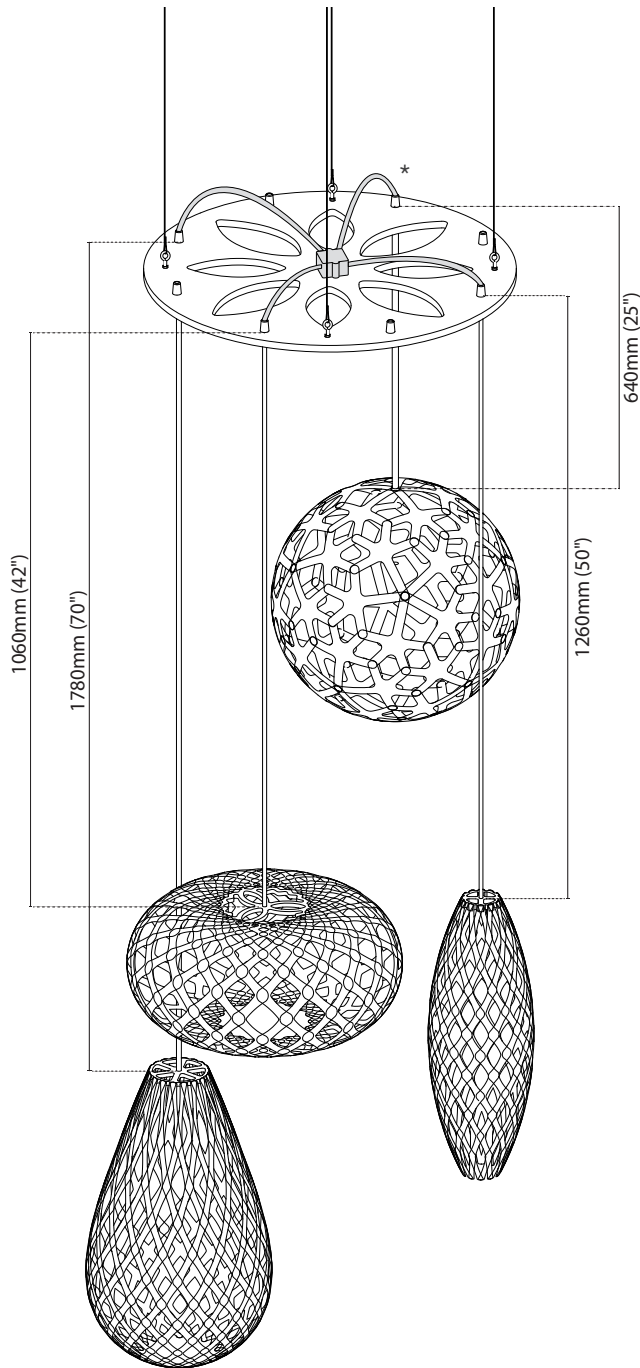

Cascade Top

- The Cascade system is designed to provide an easy hanging system for our current range of lights. The smaller sizes of Coral, Floral, Kina, Kōura and Hīnaki have been carefully grouped to maximize the effect of a cluster of lights.

Grippler Installation

Koura Spiral

*Junction box not included

Cascade key

Cord Lengths

a.	410mm (16")
b.	830mm (33")
c.	1250mm (49")
d.	1670mm (66")
e.	2090mm (82")
f.	2510mm (99")
g.	2930mm (115")
h.	3350mm (132")

Lengths are from Cascade to the top of Kouras. Please take into consideration the size of the light when measuring appropriate heights.

Supplied Cord Length

1	2000mm (79")
3	3000mm (118")
4	5000mm (197")

Grippler Installation

Group Cluster

*Junction box not included

Cascade key

Cord Lengths

a.	1060mm (42")
c.	1780mm (70")
e.	640mm (25")
g.	1260mm (50")

Lengths are from Cascade to the top of the lights. Please take into consideration the size of the light when measuring appropriate heights.