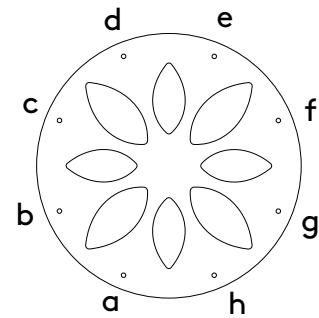

Grippler Installation

Koura Spiral

*Junction box not included

Cascade key

Cord Lengths

a.	410mm (16")
b.	830mm (33")
c.	1250mm (49")
d.	1670mm (66")
e.	2090mm (82")
f.	2510mm (99")
g.	2930mm (115")
h.	3350mm (132")