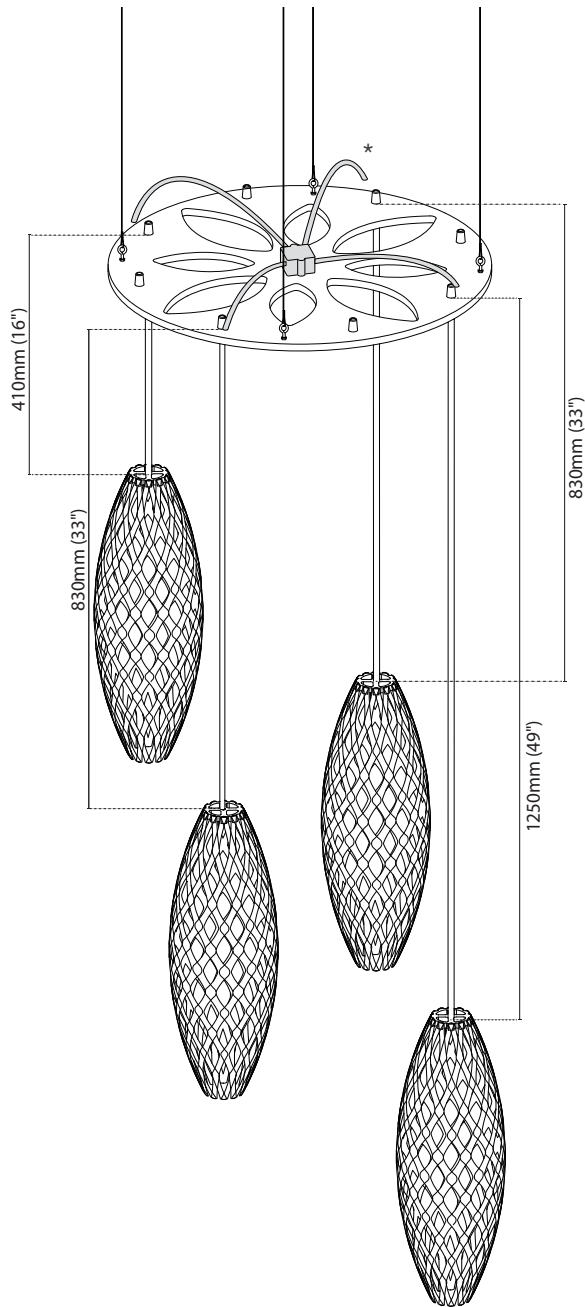

Cord Lengths

a.	410mm (16")
c.	660mm (26")
e.	910mm (36")
g.	1160mm (46")

Lengths are from Cascade to the top of Corals. Please take into consideration the size of the light when measuring appropriate heights.

Supplied Cord Length

2	2000mm (79")
2	3000mm (118")

Grippler Installation

Floral Cluster

*Junction box not included

Cascade key

Cord Lengths

a.	410mm (16")
c.	660mm (26")
e.	910mm (36")
g.	1160mm (46")

Lengths are from Cascade to the top of Florals. Please take into consideration the size of the light when measuring appropriate heights.

Supplied Cord Length

2	2000mm (79")
2	3000mm (118")

Grippler Installation

Hinaki Cluster

*Junction box not included

Cascade key

Cord Lengths

a.	830mm (33")
c.	410mm (16")
e.	830mm (33")
g.	1250mm (49")

Lengths are from Cascade to the top of Hinakis. Please take into consideration the size of the light when measuring appropriate heights.