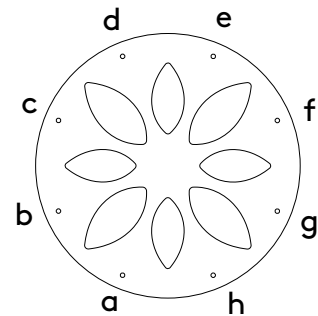

Grippler Installation

Group Cluster

*Junction box not included

Cascade key

Cord Lengths

a.	1060mm (42")
c.	1780mm (70")
e.	640mm (25")
g.	1260mm (50")

Lengths are from Cascade to the top of the lights. Please take into consideration the size of the light when measuring appropriate heights.