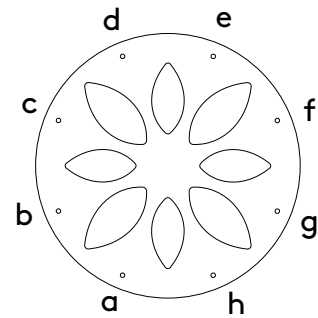

1.9kg (4.2lb)

620mm (24")W x 620mm (24")L x 70mm (3")H

Weight: 2.5kg (5.5lb)

4 x 5000mm stainless cable

Models

Coral Cluster

Floral Cluster

Hinaki Cluster

Koura Cluster

Kina Cluster

Hinaki Spiral

Koura Spiral

Group Cluster

Coral Cluster

*Junction box not included

Cascade key

Cord Lengths

a.	410mm (16")
c.	660mm (26")
e.	910mm (36")
g.	1160mm (46")

Lengths are from Cascade to the top of Corals. Please take into consideration the size of the light when measuring appropriate heights.