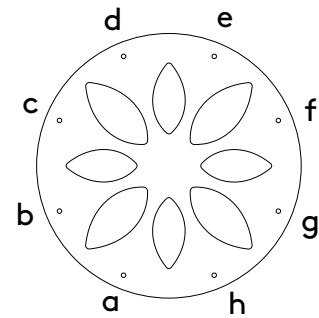

Cord Lengths

a.	410mm (16")
c.	660mm (26")
e.	910mm (36")
g.	1160mm (46")

Lengths are from Cascade to the top of Corals. Please take into consideration the size of the light when measuring appropriate heights.

Supplied Cord Length

2	2000mm (79")
2	3000mm (118")

Grippler Installation

Floral Cluster

*Junction box not included

Cascade key

Cord Lengths

a.	410mm (16")
c.	660mm (26")
e.	910mm (36")
g.	1160mm (46")

Lengths are from Cascade to the top of Florals. Please take into consideration the size of the light when measuring appropriate heights.

Supplied Cord Length

2	2000mm (79")
2	3000mm (118")

Grippler Installation

Hinaki Cluster

*Junction box not included

Cascade key

Cord Lengths

a.	830mm (33")
c.	410mm (16")
e.	830mm (33")
g.	1250mm (49")

Lengths are from Cascade to the top of Hinakis. Please take into consideration the size of the light when measuring appropriate heights.