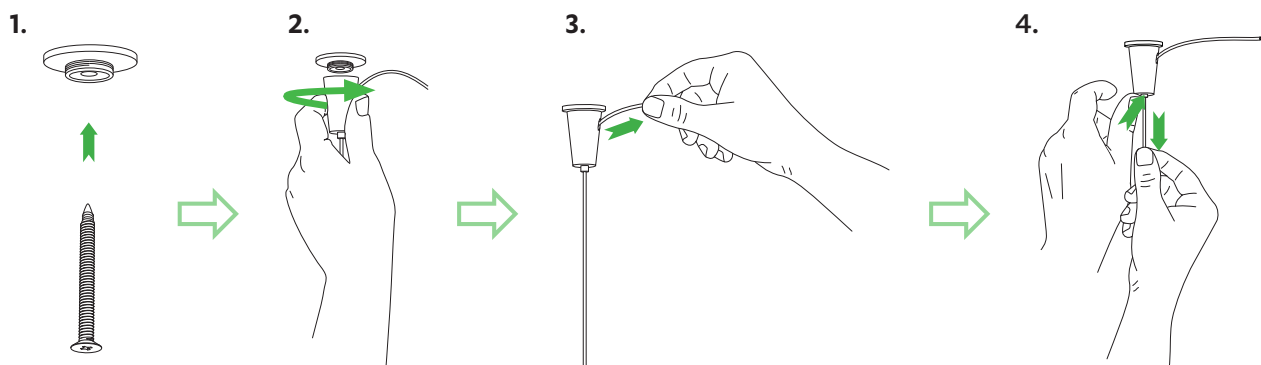

Supplied Cord Length

2	2000mm (79")
2	3000mm (118")

Grippler Installation

Floral Cluster

*Junction box not included

Cascade key

Cord Lengths

a.	410mm (16")
c.	660mm (26")
e.	910mm (36")
g.	1160mm (46")

Lengths are from Cascade to the top of Florals. Please take into consideration the size of the light when measuring appropriate heights.

Supplied Cord Length

2	2000mm (79")
2	3000mm (118")

Grippler Installation