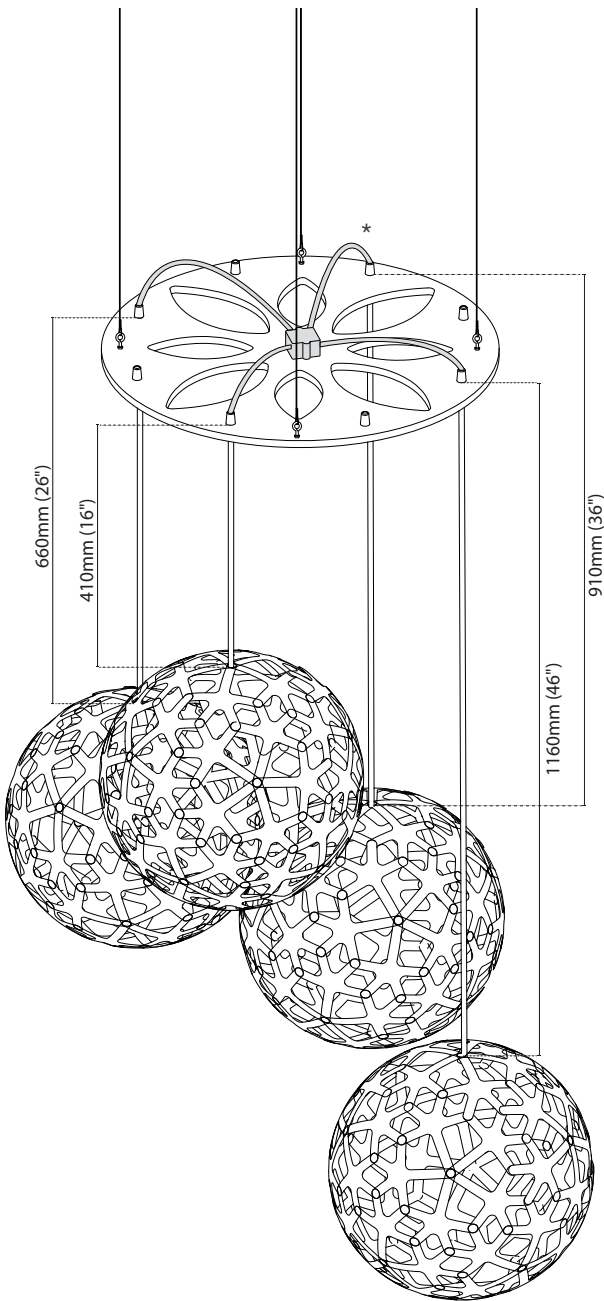

Coral Cluster