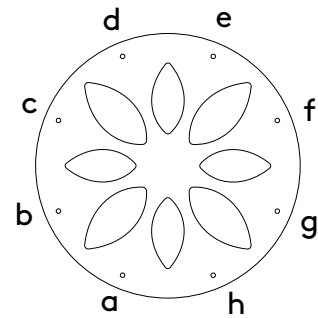

Cord Lengths

a.	410mm (16")
c.	660mm (26")
e.	910mm (36")
g.	1160mm (46")

Lengths are from Cascade to the top of Corals. Please take into consideration the size of the light when measuring appropriate heights.

Supplied Cord Length

2	2000mm (79")
2	3000mm (118")

Grippler Installation

Floral Cluster

*Junction box not included

Cascade key

Cord Lengths

a.	410mm (16")
c.	660mm (26")
e.	910mm (36")
g.	1160mm (46")

Lengths are from Cascade to the top of Florals. Please take into consideration the size of the light when measuring appropriate heights.

Supplied Cord Length

2	2000mm (79")
2	3000mm (118")

Grippler Installation