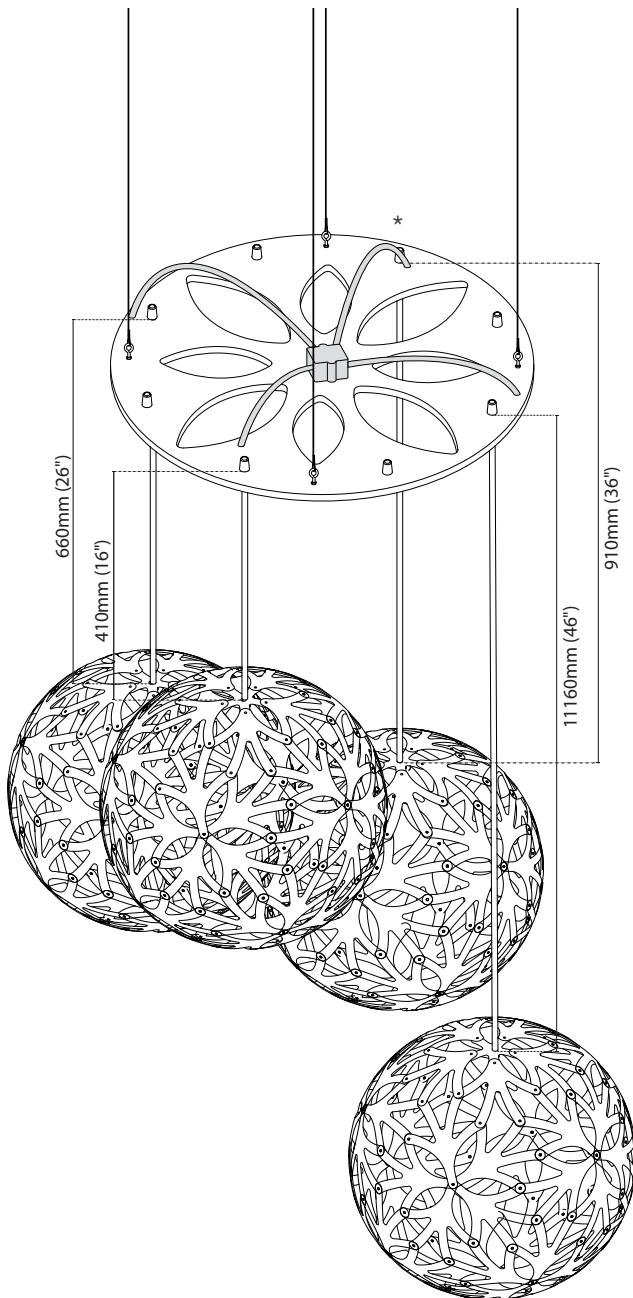

Cascade Top

- The Cascade system is designed to provide an easy hanging system for our current range of lights. The smaller sizes of Coral, Floral, Kina, Kōura and Hīnaki have been carefully grouped to maximize the effect of a cluster of lights.

1.9kg (4.2lb)

620mm (24")W x 620mm (24")L x 70mm (3")H

Weight: 2.5kg (5.5lb)

4 x 5000mm stainless cable

Models

Coral Cluster

Floral Cluster

Hinaki Cluster

Cord Lengths

a.	410mm (16")
c.	660mm (26")
e.	910mm (36")
g.	1160mm (46")

Lengths are from Cascade to the top of Corals. Please take into consideration the size of the light when measuring appropriate heights.

Supplied Cord Length

2	2000mm (79")
2	3000mm (118")

Grippler Installation

Floral Cluster

*Junction box not included

Cascade key

Cord Lengths

a.	410mm (16")
c.	660mm (26")
e.	910mm (36")
g.	1160mm (46")