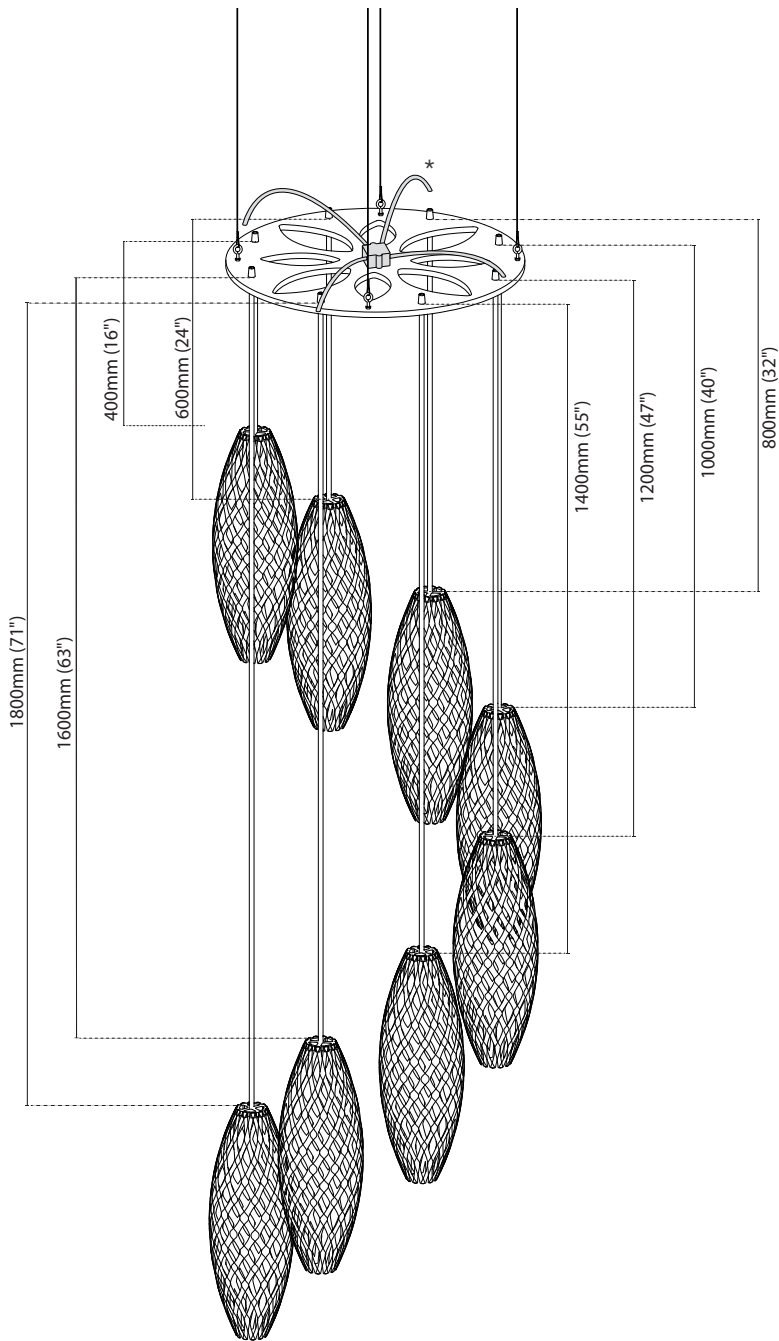

Cascade Top

- The Cascade system is designed to provide an easy hanging system for our current range of lights. The smaller sizes of Coral, Floral, Kina, Kōura and Hīnaki have been carefully grouped to maximize the effect of a cluster of lights.

Lengths are from Cascade to the top of Kouras. Please take into consideration the size of the light when measuring appropriate heights.

Supplied Cord Length

1	2000mm (79")
3	3000mm (118")

Grippler Installation

Kina Cluster

*Junction box not included

Cascade key

Cord Lengths

a.	380mm (15")
c.	630mm (25")
e.	880mm (37")
g.	1130mm (44")

Lengths are from Cascade to the top of Kinas. Please take into consideration the size of the light when measuring appropriate heights.

Supplied Cord Length

2	2000mm (79")
2	3000mm (118")

Grippler Installation

Hinaki Spiral

*Junction box not included

Cascade key

Cord Lengths

a.	400mm (16")
b.	600mm (24")
c.	800mm (32")
d.	1000mm (40")
e.	1200mm (47")
f.	1400mm (55")
g.	1600mm (63")
h.	1800mm (71")