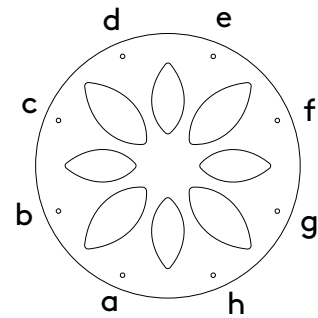

Kina Cluster

*Junction box not included

Cascade key

Cord Lengths

a.	380mm (15")
c.	630mm (25")
e.	880mm (37")
g.	1130mm (44")

Lengths are from Cascade to the top of Kinas. Please take into consideration the size of the light when measuring appropriate heights.

Supplied Cord Length

2	2000mm (79")
2	3000mm (118")

Grippler Installation

Hinaki Spiral

*Junction box not included

Cascade key

Cord Lengths

a.	400mm (16")
b.	600mm (24")
c.	800mm (32")
d.	1000mm (40")
e.	1200mm (47")
f.	1400mm (55")
g.	1600mm (63")
h.	1800mm (71")