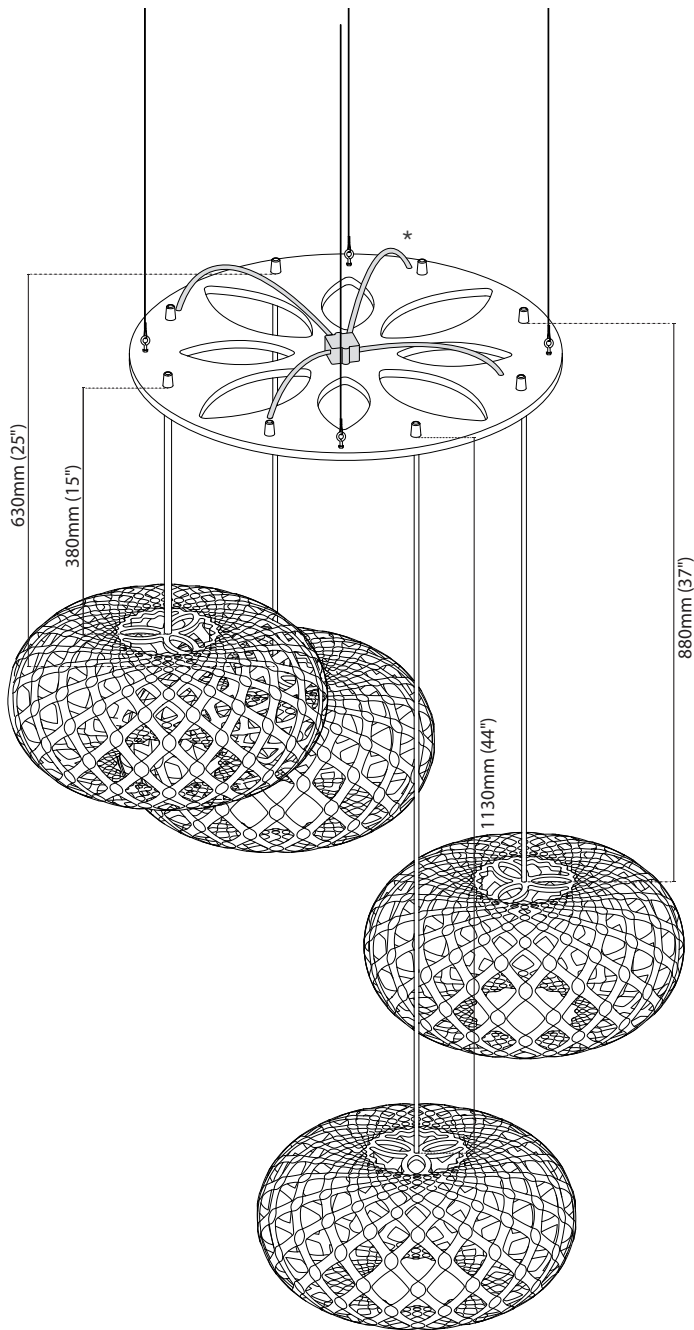

Cascade Top

- The Cascade system is designed to provide an easy hanging system for our current range of lights. The smaller sizes of Coral, Floral, Kina, Kōura and Hīnaki have been carefully grouped to maximize the effect of a cluster of lights.

Lengths are from Cascade to the top of Kouras. Please take into consideration the size of the light when measuring appropriate heights.

Supplied Cord Length

1	2000mm (79")
3	3000mm (118")

Grippler Installation

Kina Cluster

*Junction box not included

Cascade key

Cord Lengths

a.	380mm (15")
c.	630mm (25")
e.	880mm (37")
g.	1130mm (44")

Lengths are from Cascade to the top of Kinas. Please take into consideration the size of the light when measuring appropriate heights.