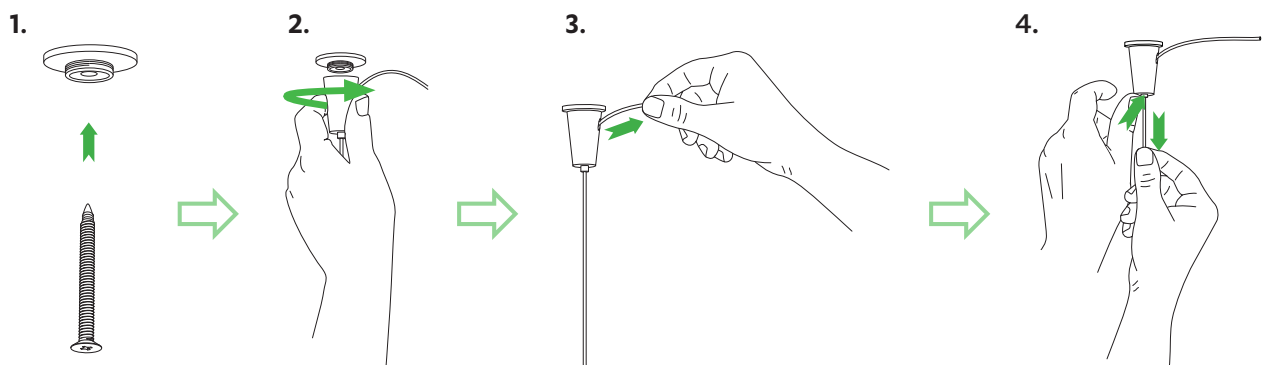

Kina Cluster

*Junction box not included

Cascade key

Cord Lengths

a.	380mm (15")
c.	630mm (25")
e.	880mm (37")
g.	1130mm (44")

Lengths are from Cascade to the top of Kinas. Please take into consideration the size of the light when measuring appropriate heights.

Supplied Cord Length

2	2000mm (79")
2	3000mm (118")

Grippler Installation

Hinaki Spiral

*Junction box not included

Cascade key

Cord Lengths

a.	400mm (16")
b.	600mm (24")
c.	800mm (32")
d.	1000mm (40")
e.	1200mm (47")
f.	1400mm (55")
g.	1600mm (63")
h.	1800mm (71")