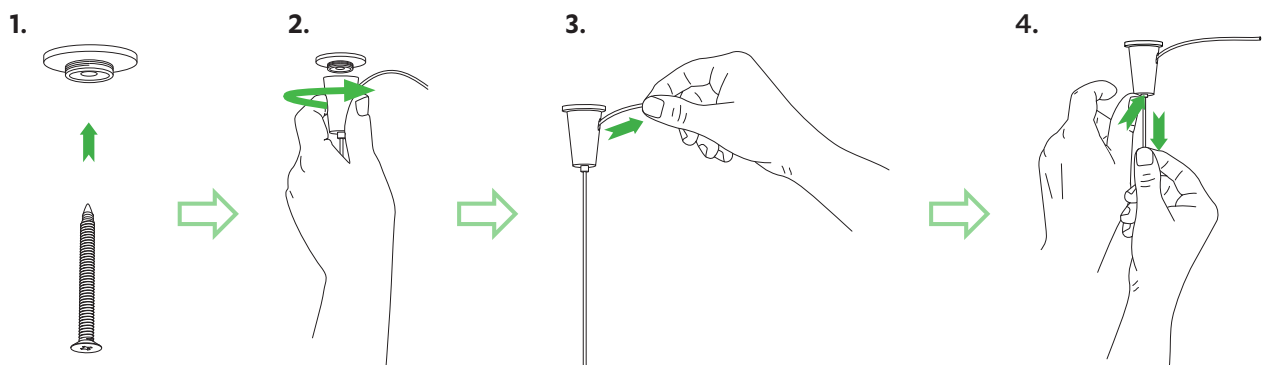

Grippler Installation

Group Cluster

*Junction box not included

Cascade key

Cord Lengths

a.	1060mm (42")
c.	1780mm (70")
e.	640mm (25")
g.	1260mm (50")

Lengths are from Cascade to the top of the lights. Please take into consideration the size of the light when measuring appropriate heights.

Supplied Cord Length

2	2000mm (79")
2	3000mm (118")

Grippler Installation

) david
trubridge

davidtrubridge.com

David Trubridge Studio

Hawke's Bay, New Zealand

info@davidtrubridge.com