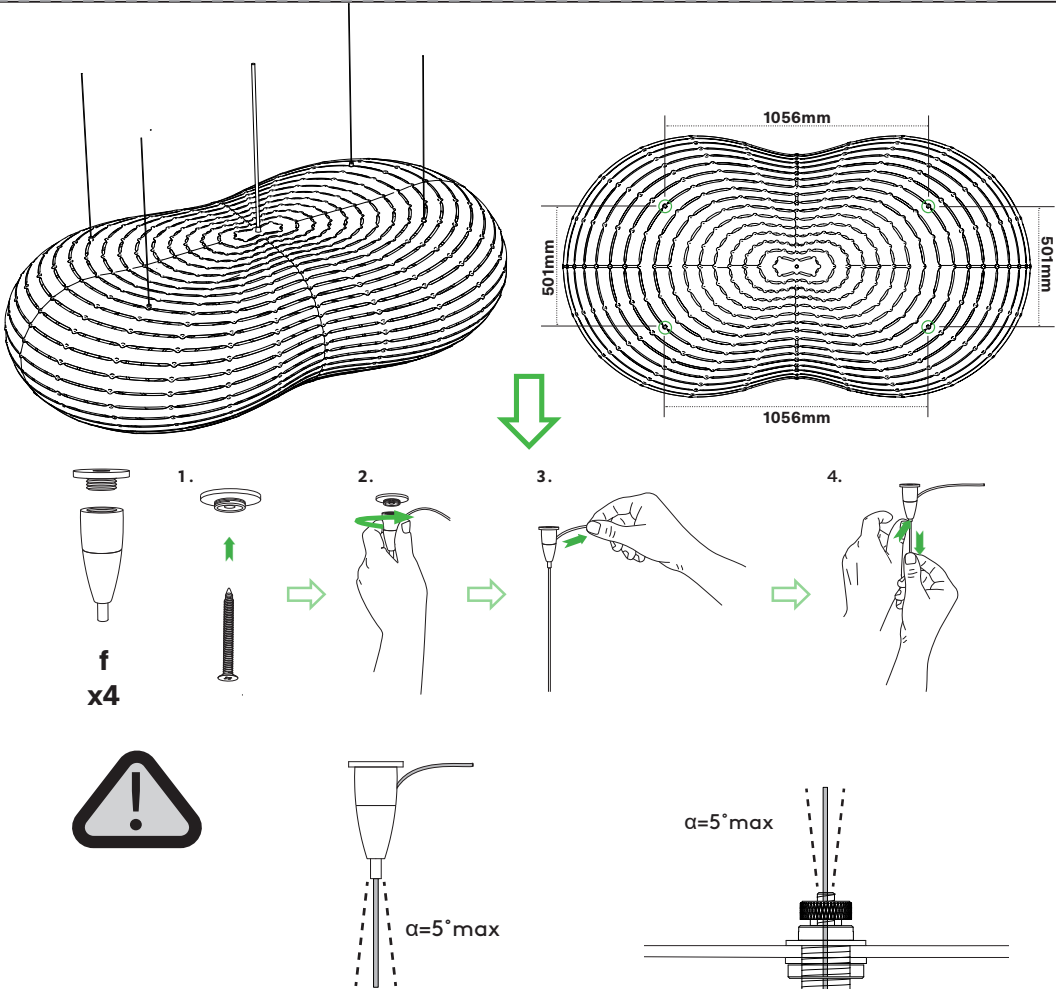

White 1 Side

White 2 Sides

Electrics

Small &
Large

North America: E26,
Max 60 Watts 120v
AC 60hz
Rest of World: E27,
Max 60 Watts
230-240v AC 50hz

Installation

Small Cloud

Large Cloud