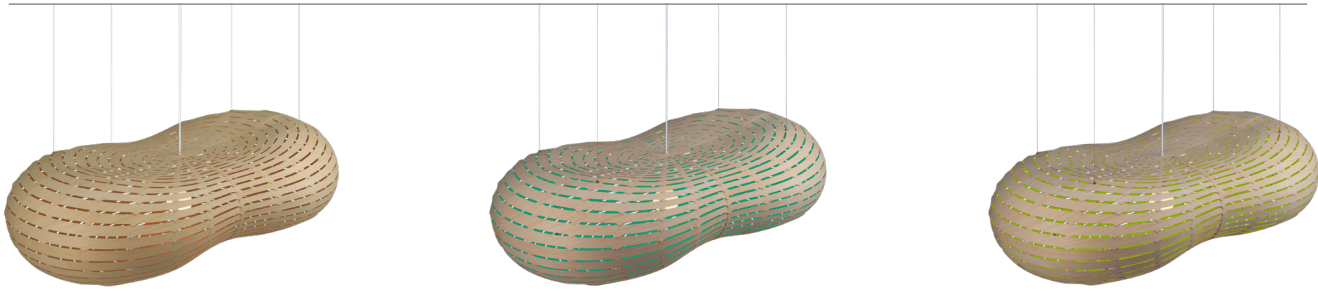

Cloud

Cloud

Cloud lights were first launched in 2008 as part of the Spiral Islands installation of matching lights and settees. This was inspired by the clouds that David saw sitting over small islands all over the Pacific Ocean, which were used by Polynesian navigators to find islands from afar. The Cloud lights were made with frosted plastic but were later discontinued due to the negative environmental impact of the technique. Cloud has now been given a second chance through a new material. The new version is made almost entirely of bamboo plywood applied in the same strips or rings. This allows light to shine through while offering a similar visual lightness as the former translucent plastic version.

Lime

Orange

Pink

Red

Black

White

Bamboo

Aqua

Lime

Red

Orange

Blue

Pink

Black 1 Side (Outside)

Black 1 Side (Inside)

Black 2 Sides