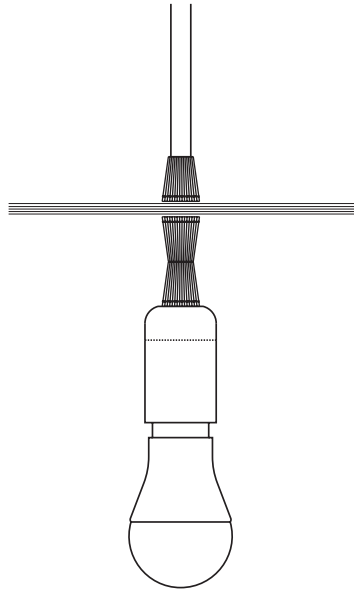

Dimensions

1250mm (49") dia x 450mm (18") height

Fixture Weight

2.4kg (5lb)

Lamp Required

E27/26 xl

Package Dimensions

1250mm (49") x 620mm (24") x 50mm (2")

Bamboo plywood

Dimensions

1717mm (68") l x 987mm (39") w x 475mm (19") h

Fixture Weight

3.4kg

Lamp Required

E27/26 xl

Package Dimensions

Lime

Red

Orange

Blue

Pink

Black 1 Side (Outside)

Black 1 Side (Inside)

Black 2 Sides

White 1 Side

White 2 Sides

Electrics

Small &
Large

North America: E26,
Max 60 Watts 120v
AC 60hz
Rest of World: E27,
Max 60 Watts
230-240v AC 50hz

Installation

Small Cloud

Large Cloud