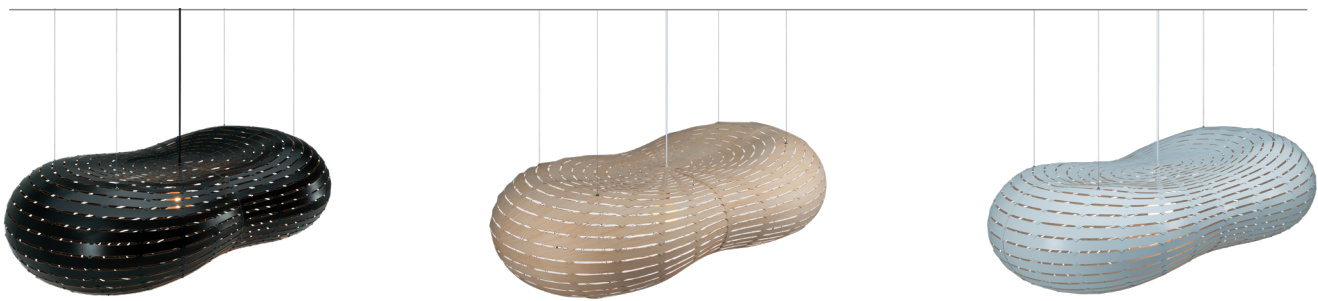

Cloud

Cloud

Cloud lights were first launched in 2008 as part of the Spiral Islands installation of matching lights and settees. This was inspired by the clouds that David saw sitting over small islands all over the Pacific Ocean, which were used by Polynesian navigators to find islands from afar. The Cloud lights were made with frosted plastic but were later discontinued due to the negative environmental impact of the technique. Cloud has now been given a second chance through a new material. The new version is made almost entirely of bamboo plywood applied in the same strips or rings. This allows light to shine through while offering a similar visual lightness as the former translucent plastic version.

Lime

Red

Orange

Blue

Pink

Black 1 Side (Outside)

Black 1 Side (Inside)

Black 2 Sides

White 1 Side

White 2 Sides

Electrics

Small &
Large

North America: E26,
Max 60 Watts 120v
AC 60hz
Rest of World: E27,
Max 60 Watts
230-240v AC 50hz

Installation

Small Cloud

Large Cloud