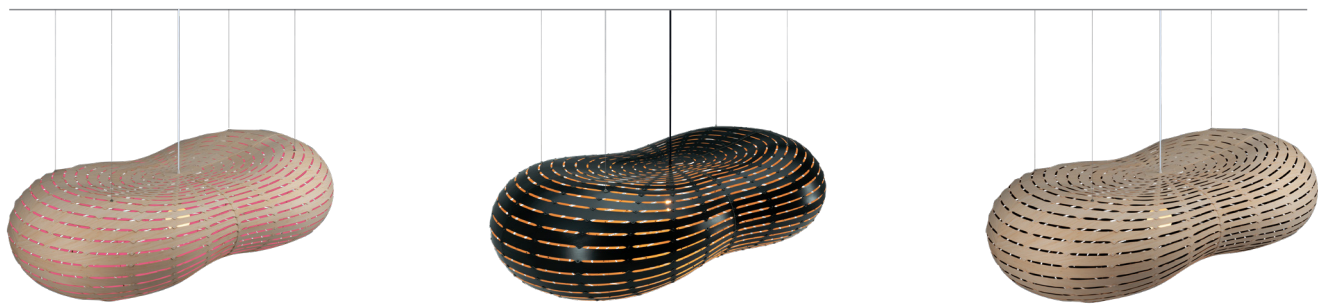

Cloud

Cloud

Cloud lights were first launched in 2008 as part of the Spiral Islands installation of matching lights and settees. This was inspired by the clouds that David saw sitting over small islands all over the Pacific Ocean, which were used by Polynesian navigators to find islands from afar. The Cloud lights were made with frosted plastic but were later discontinued due to the negative environmental impact of the technique. Cloud has now been given a second chance through a new material. The new version is made almost entirely of bamboo plywood applied in the same strips or rings. This allows light to shine through while offering a similar visual lightness as the former translucent plastic version.

Lime

Orange

Pink

Red

Black

White

Bamboo

Aqua

Lime

Red

Orange

Blue

Pink

Black 1 Side (Outside)

Black 1 Side (Inside)

Black 2 Sides