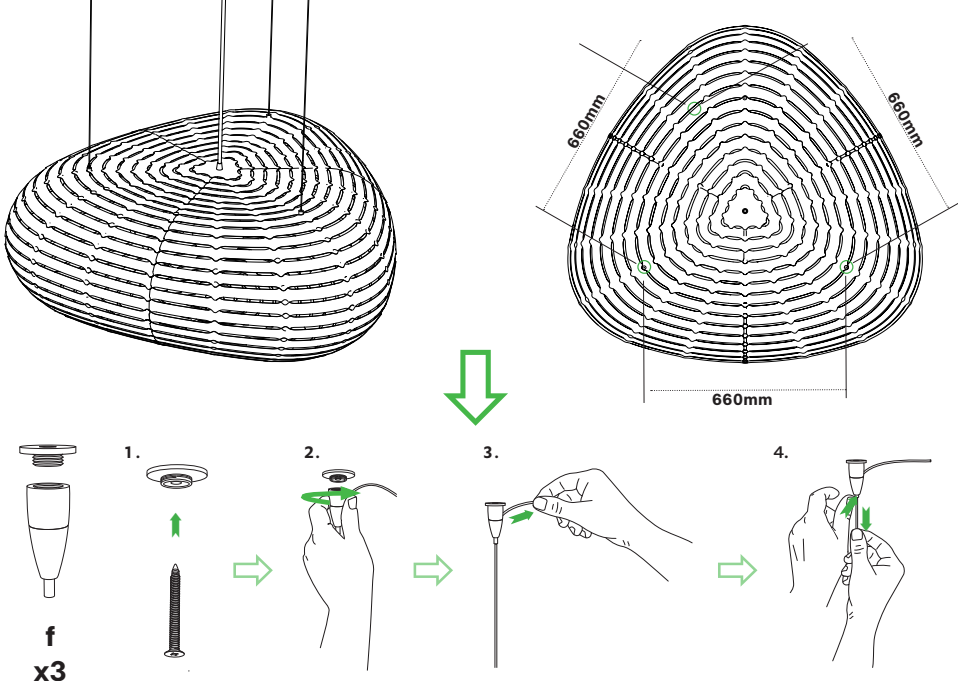

Lime

Red

Orange

Blue

Pink

Black 1 Side (Outside)

Black 1 Side (Inside)

Black 2 Sides

White 1 Side

White 2 Sides

Electrics

Small &
Large

North America: E26,
Max 60 Watts 120v
AC 60hz
Rest of World: E27,
Max 60 Watts
230-240v AC 50hz

Installation

Small Cloud

Large Cloud