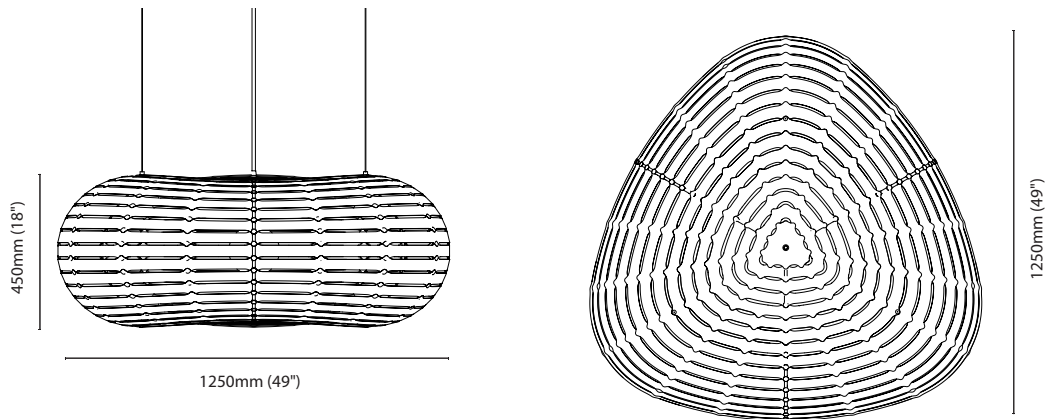

Compliance

CE

AS/NZS

(Declarations of conformity available on request).

Technical Data

Small Cloud

Primary Material

Bamboo plywood

Dimensions

1250mm (49") dia x 450mm (18") height

Fixture Weight

2.4kg (5lb)

Lamp Required

E27/26 xl

Package Dimensions

1250mm (49") x 620mm (24") x 50mm (2")