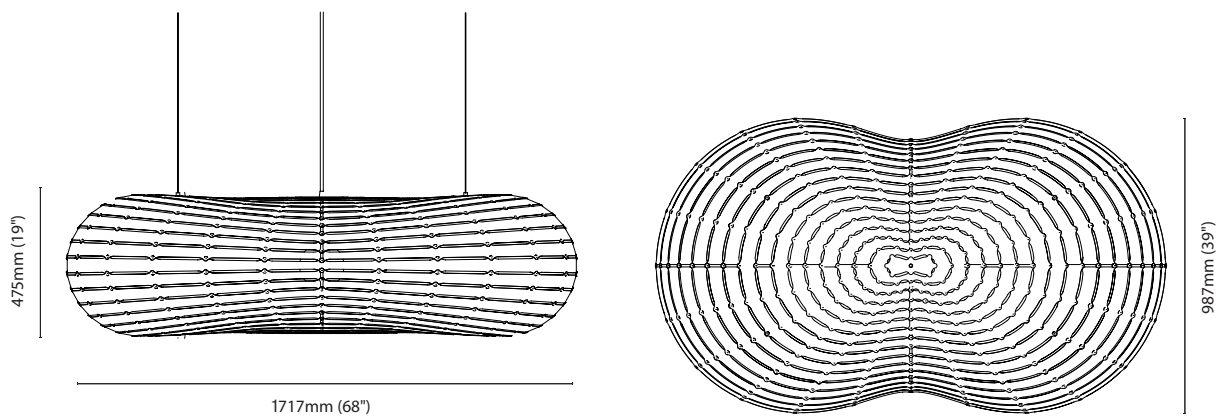

Large Cloud

Primary Material

Bamboo plywood

Dimensions

1717mm (68") l x 987mm (39") w x 475mm (19") h

Fixture Weight

3.4kg

Lamp Required

E27/26 xl

Package Dimensions

1250mm (49") x 620mm (24") x 50mm (2")

Package Weight

18kg (40lb)

Suspensions

3 x 5000mm stainless (Reutlinger Germany)

Cord length

5000mm