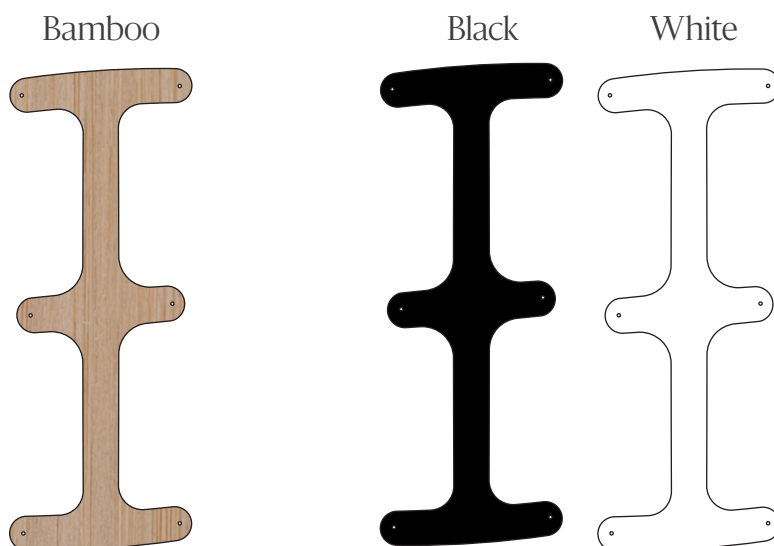

Painted 2 Sides

Painted 1 Side