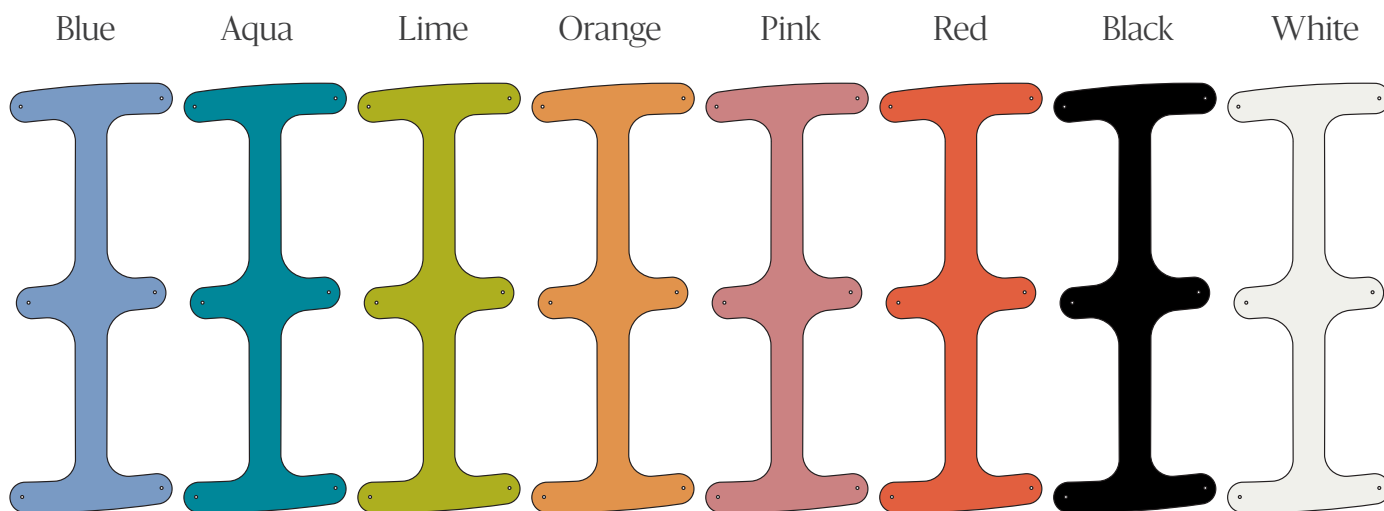

	Dimensions	Cordset*	Material	Fasteners	Suspension	Packaging
	<p>Length: 822mm / 32" Depth: 337mm / 13" Weight: 0.8kg / 1.8lb</p>					
	2m / 6.5ft					
	<p>Bamboo plywood (Sourced from FSC accredited factory)</p>					
	Nylon					
	Hangs on cord					
	<p>425mm x 170mm x 175mm 17" x 7" x 7" 0.0126m³ / 0.445ft³ 1.5kg / 3.3lb</p>					
	<p>Length: 1085mm / 43" Depth: 445mm / 18" Weight: 1.4kg / 3.09lb</p>					
	2m / 6.5ft					
	<p>Bamboo plywood (Sourced from FSC accredited factory)</p>					
	Nylon					
	Hangs on cord					
	<p>430mm x 210mm x 175mm 17" x 8" x 7" 0.015m³ / 0.530ft³ 2.3kg / 5.07lb</p>					
	<p>Length: 1370mm / 54" Depth: 570mm / 22" Weight: 1.8kg / 3.97lb</p>					
	3m / 9.8ft					
	<p>Bamboo plywood (Sourced from FSC accredited factory)</p>					
	Nylon					
	Hangs on cord					
	<p>590mm x 230mm x 130mm 23" x 9" x 5" 0.018m³ / 0.636ft³ 3.2kg / 7.05lb</p>					

*Black comes with black cordset and fasteners. All others come with white cordset and white fasteners. Custom cordset lengths available on request.

Finishes

We offer 12 stock finish options for Toru. We use low VOC acrylic paint and it is most commonly used on the interior of the light. We can also produce lights in other finishes or colours by special order. All lights are made from sustainably grown bamboo plywood sourced from an FSC accredited factory.

Raw Finish

Painted 2 Sides

Painted 1 Side

Bamboo

Aqua

Lime

Red

Orange

Blue

Pink

Black 1 Side (Outside)

Black 1 Side (Inside)

Black 2 Sides

White 1 Side

White 2 Sides

Structure