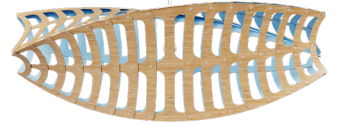

	Dimensions	Cordset*	Material	Fasteners	Suspension	Packaging
	<p>Length: 822mm / 32" Depth: 337mm / 13" Weight: 0.8kg / 1.8lb</p>					
	2m / 6.5ft					
	<p>Bamboo plywood (Sourced from FSC accredited factory)</p>					
	Nylon					
	Hangs on cord					
	<p>425mm x 170mm x 175mm 17" x 7" x 7" 0.0126m³ / 0.445ft³ 1.5kg / 3.3lb</p>					
	<p>Length: 1085mm / 43" Depth: 445mm / 18" Weight: 1.4kg / 3.09lb</p>					
	2m / 6.5ft					
	<p>Bamboo plywood (Sourced from FSC accredited factory)</p>					
	Nylon					
	Hangs on cord					
	<p>430mm x 210mm x 175mm 17" x 8" x 7" 0.015m³ / 0.530ft³ 2.3kg / 5.07lb</p>					
	<p>Length: 1370mm / 54" Depth: 570mm / 22" Weight: 1.8kg / 3.97lb</p>					
	3m / 9.8ft					
	<p>Bamboo plywood (Sourced from FSC accredited factory)</p>					
	Nylon					
	Hangs on cord					
	<p>590mm x 230mm x 130mm 23" x 9" x 5" 0.018m³ / 0.636ft³ 3.2kg / 7.05lb</p>					

Blue

Pink

Black 1 Side (Outside)

Black 1 Side (Inside)

Black 2 Sides

White 1 Side

White 2 Sides

Structure