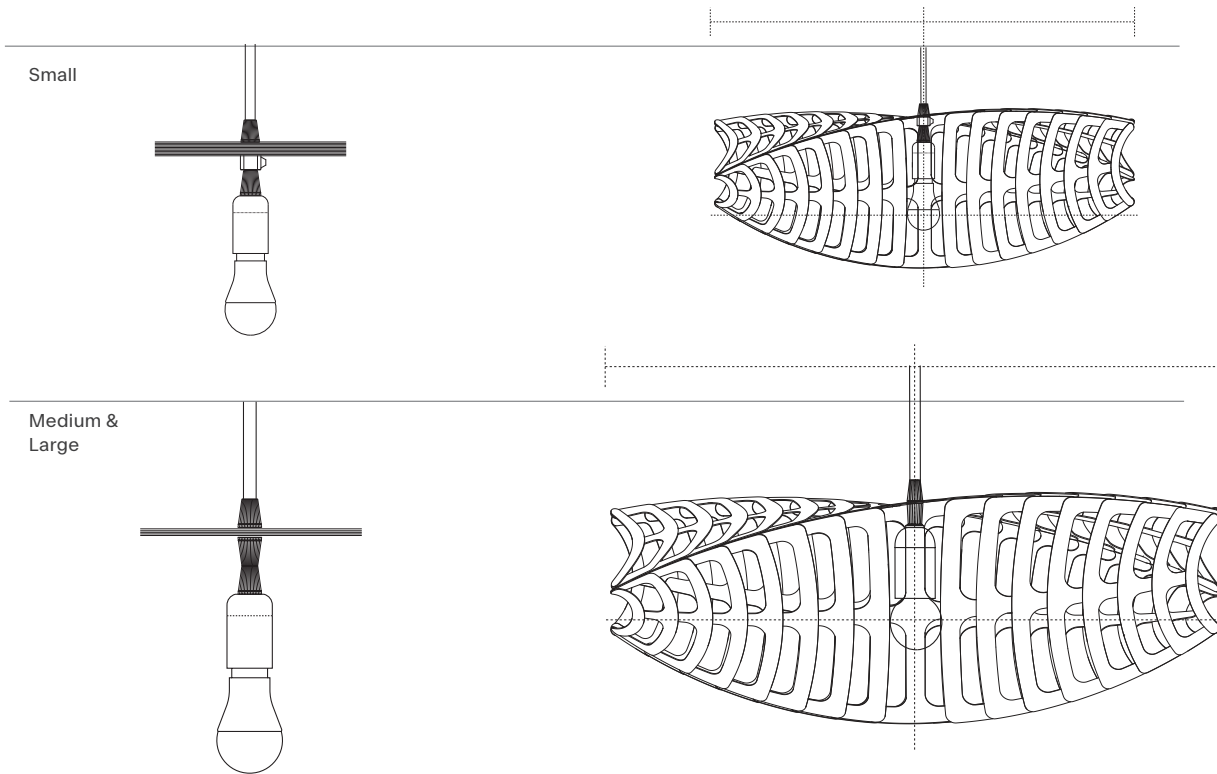

Structure

Toru lights are made from bamboo plywood which is a hard wearing high quality material. It is also highly sustainable due to its rapid growth. The bamboo we use is a secondary product from the food industry.

Diagrams

Repeat steps marked 1 and 2 until happy with the position of the light